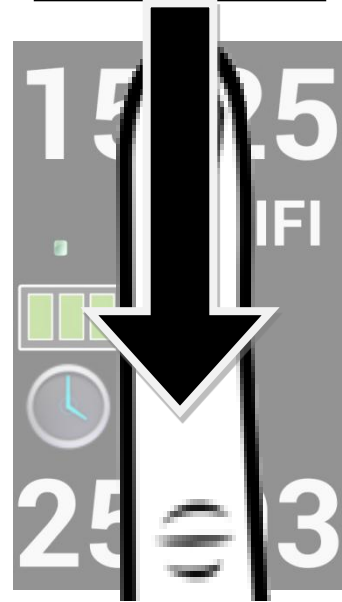

Telorion Zoom - Gestures 1

Double-click on the **Home button** to change the current interface (Telorion – Android)

Unlock

Slide 1 finger in any given direction

Validate text you entered

Swipe right using 1 finger
Swipe left (or Volume down)
to delete a character

Launch vocalization

Swipe down using 2 fingers

Adjust simplified keyboard

Swipe up (or down) using 1 finger
from the bottom of the keyboard

Telorion Zoom - Gestures 2

Character size

Zoom-in / Zoom-out gesture
(Swipe 2 fingers to spread them apart or bring them closer)

Info screen

From the top of the screen,
swipe down 1 finger

QWERTY keyboard

In landscape mode, click 1 finger
on a text entry screen to display
the Qwerty keyboard

Color themes

Click anywhere on the screen
with 3 fingers