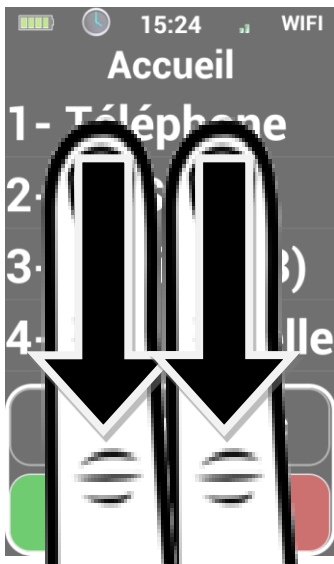

Telorion Zoom - Gestures 1

Double-click on the **Home button** to change the current interface (Telorion – Android)

Unlock

Slide 1 finger in any given direction

Validate text you entered

Swipe right using 1 finger
Swipe left (or Volume down)
to delete a character

Launch vocalization

Swipe down using 2 fingers

Adjust simplified keyboard

Swipe up (or down) using 1 finger
from the bottom of the keyboard

Telorion Zoom - Gestures 2

Character size

Zoom-in / Zoom-out gesture
(Swipe 2 fingers to spread them apart or bring them closer)

Info screen

From the top of the screen,
swipe down 1 finger

QWERTY keyboard

In landscape mode, click 1 finger
on a text entry screen to display
the Qwerty keyboard

Color themes

Click anywhere on the screen
with 3 fingers