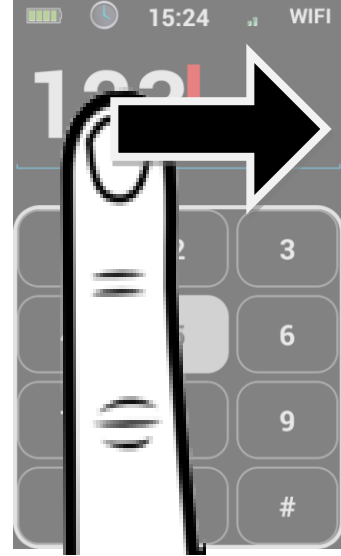

Telorion Zoom - Gestures 1

Double-click on the **Home button** to change the current interface (Telorion – Android)

Unlock

Slide 1 finger in any given direction

Validate text you entered

Swipe right using 1 finger
Swipe left (or Volume down)
to delete a character

Launch vocalization

Swipe down using 2 fingers

Adjust simplified keyboard

Swipe up (or down) using 1 finger
from the bottom of the keyboard

Telorion Zoom - Gestures 2

Character size

Zoom-in / Zoom-out gesture
(Swipe 2 fingers to spread them apart or bring them closer)

Info screen

From the top of the screen,
swipe down 1 finger

QWERTY keyboard

In landscape mode, click 1 finger
on a text entry screen to display
the Qwerty keyboard

Color themes

Click anywhere on the screen
with 3 fingers