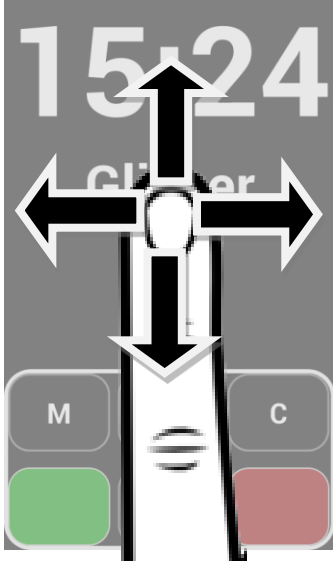

Telorion Zoom - Gestures 1

Double-click on the **Home button** to change the current interface (Telorion – Android)

Unlock

Slide 1 finger in any given direction

Validate text you entered

Swipe right using 1 finger
Swipe left (or Volume down)
to delete a character

Launch vocalization

Swipe down using 2 fingers

Adjust simplified keyboard

Swipe up (or down) using 1 finger
from the bottom of the keyboard

Telorion Zoom - Gestures 2

Character size

Zoom-in / Zoom-out gesture
(Swipe 2 fingers to spread them apart or bring them closer)

Info screen

From the top of the screen,
swipe down 1 finger

QWERTY keyboard

In landscape mode, click 1 finger
on a text entry screen to display
the Qwerty keyboard

Color themes

Click anywhere on the screen
with 3 fingers