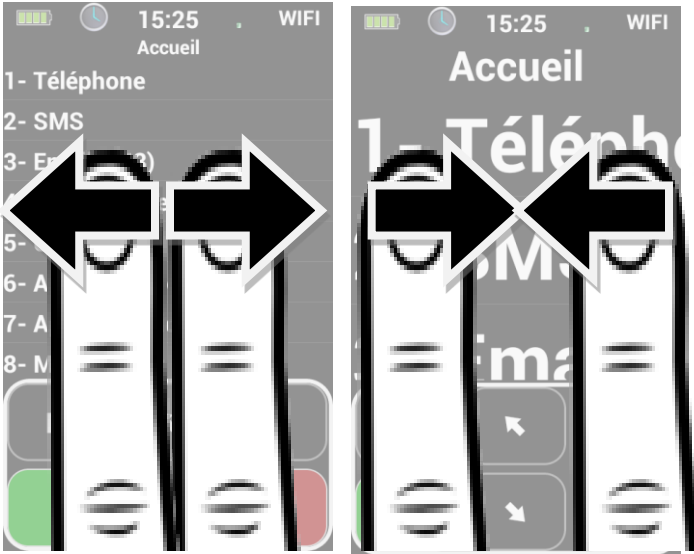

Telorion Zoom - Gestures 1

Double-click on the **Home button** to change the current interface (Telorion – Android)

Unlock

Slide 1 finger in any given direction

Validate text you entered

Swipe right using 1 finger
Swipe left (or Volume down)
to delete a character

Launch vocalization

Swipe down using 2 fingers

Adjust simplified keyboard

Swipe up (or down) using 1 finger
from the bottom of the keyboard

Telorion Zoom - Gestures 2

Character size

Zoom-in / Zoom-out gesture
(Swipe 2 fingers to spread them apart or bring them closer)

Info screen

From the top of the screen,
swipe down 1 finger

QWERTY keyboard

In landscape mode, click 1 finger
on a text entry screen to display
the Qwerty keyboard

Color themes

Click anywhere on the screen
with 3 fingers