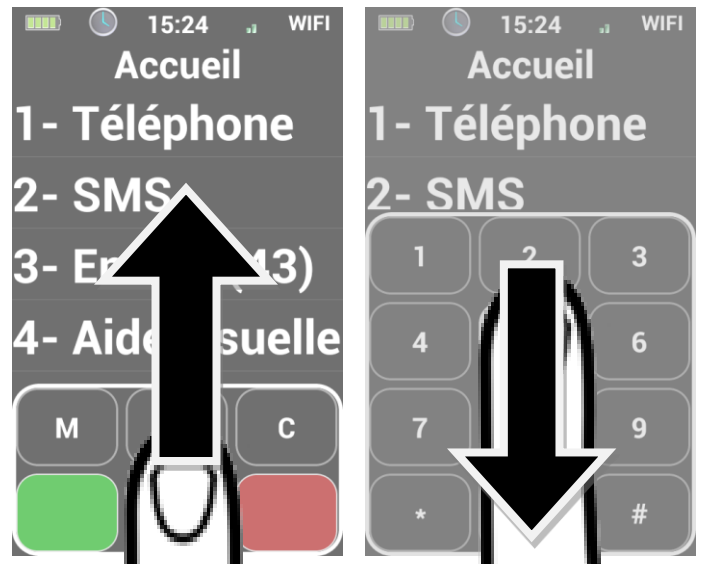

Telorion Zoom - Gestures 1

Double-click on the **Home button** to change the current interface (Telorion – Android)

Unlock

Slide 1 finger in any given direction

Validate text you entered

Swipe right using 1 finger
Swipe left (or Volume down)
to delete a character

Launch vocalization

Swipe down using 2 fingers

Adjust simplified keyboard

Swipe up (or down) using 1 finger
from the bottom of the keyboard

Telorion Zoom - Gestures 2

Character size

Zoom-in / Zoom-out gesture
(Swipe 2 fingers to spread them apart or bring them closer)

Info screen

From the top of the screen,
swipe down 1 finger

QWERTY keyboard

In landscape mode, click 1 finger
on a text entry screen to display
the Qwerty keyboard

Color themes

Click anywhere on the screen
with 3 fingers