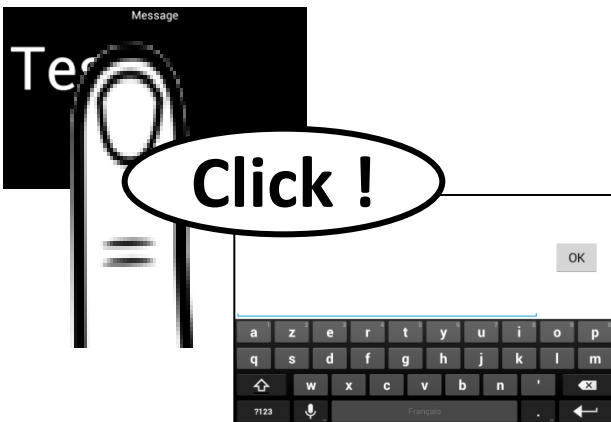

Telorion Zoom - Gestures 1

Double-click on the **Home button** to change the current interface (Telorion – Android)

Unlock

Slide 1 finger in any given direction

Validate text you entered

Swipe right using 1 finger
Swipe left (or Volume down)
to delete a character

Launch vocalization

Swipe down using 2 fingers

Adjust simplified keyboard

Swipe up (or down) using 1 finger
from the bottom of the keyboard

Telorion Zoom - Gestures 2

Character size

Zoom-in / Zoom-out gesture
(Swipe 2 fingers to spread them apart or bring them closer)

Info screen

From the top of the screen,
swipe down 1 finger

QWERTY keyboard

In landscape mode, click 1 finger
on a text entry screen to display
the Qwerty keyboard

Color themes

Click anywhere on the screen
with 3 fingers